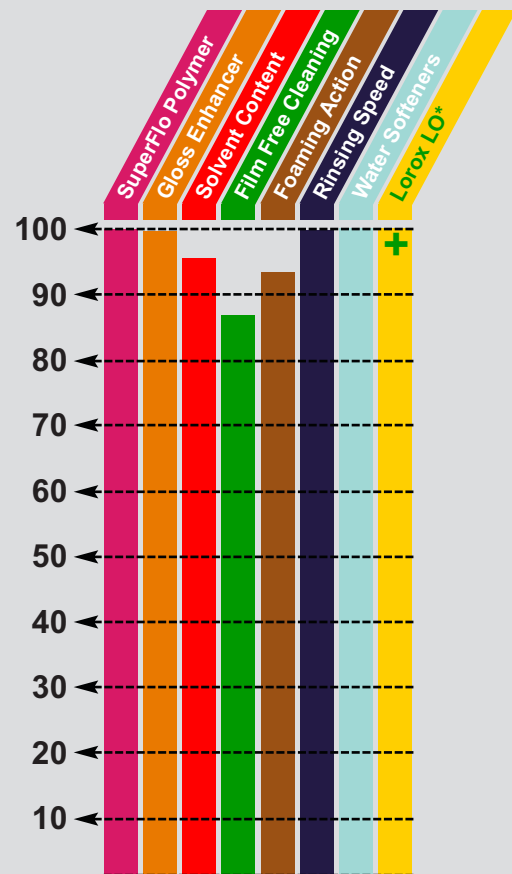

HOUSE WASH

Emulsifier PLUS

**55 GALLONS
SALE \$139.00**

BLEACH FRIENDLY house wash for vinyl, aluminum and wood siding.

One drum pak of EMULSIFIER PLUS makes **55 GALLONS** of a Severe Duty Extract.

Contains a heavy concentration of 'bleach' friendly surfactants and solvents, 'buffered' heavy duty builders, 'quick rinse' agents and silicone based gloss enhancers.

Available Sizes:

55 Gallon Drum Pak **#EMUP55** ~~\$152.00~~
 30 Gallon Drum Pak **#EMUP30** \$ 91.00
 5 Gallon Drum Pak **#EMUP5** \$ 50.00

SHIPPING INCLUDED

To determine which product is best suited for you visit our website at www.envirospec.com

*Contains Lorox LO surfactant

When you have to penetrate an inch of mildew FIRST the easy answer is Emulsifier Plus!

An important part of our house wash detergent portfolio has focused on a method to combine 'sodium hypochlorite' (chlorine) with a detergent. Our customers need to do this in order to work through a heavy build-up of mold/mildew before they can get at other surface pollutants that bleach will not clean.